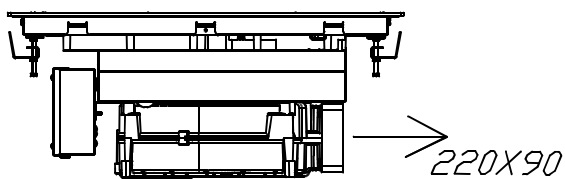

S-DDH6

motor under hob

Apertura Top: 760mm X 490mm
Rectangular opening: 760mm X 490mm

nov. 2023