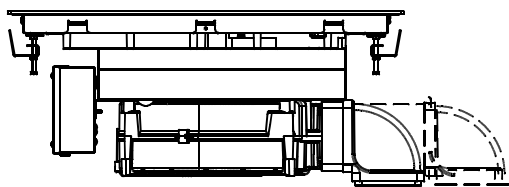

S-DDH6

motor under hob

Apertura Top: 760mm X 490mm
Rectangular opening: 760mm X 490mm

nov. 2023