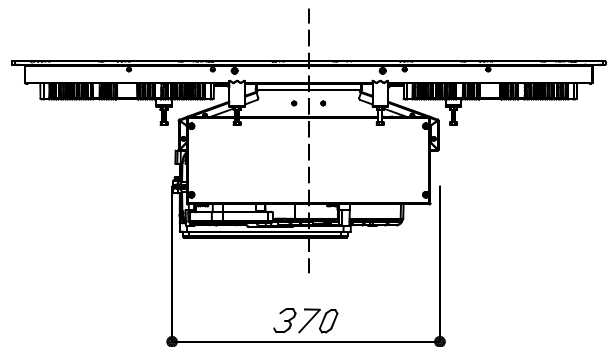

S-DDH6

motor under hob

Apertura Top: 760mm X 490mm
Rectangular opening: 760mm X 490mm

nov. 2023