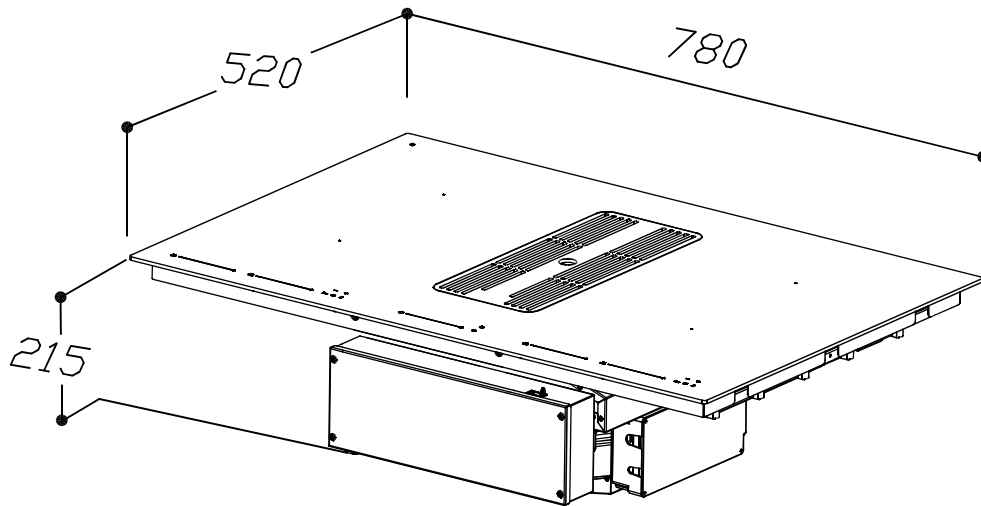

S-DDH6

motor under hob

Apertura Top: 760mm X 490mm
Rectangular opening: 760mm X 490mm

nov. 2023